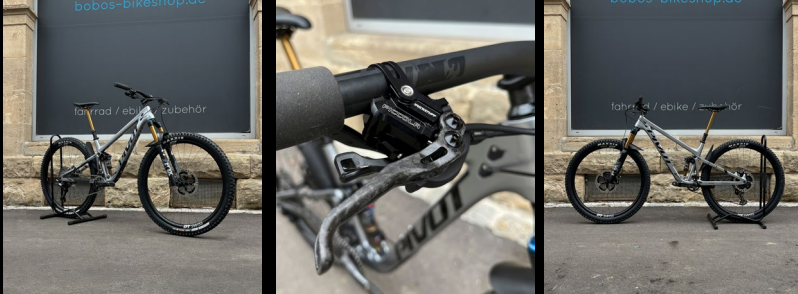

Refurbished Demo Bikes

Pivot Trail429 Silver Metallic – Größe M

Special Offer	€ 6.480 EUR
UVP (+Trickstuff Upgrade)	€10.199 EUR
Frame	Medium
Wheel Size	29"
Rear Shock	Fox Factory Float DPS
Fork	Fox Factory 34 GripX
Rear Derailleur	Shimano XTR 12-speed
Chain	Shimano XTR 12-speed
Cassette	Shimano XTR 12-speed
Shifter	Shimano XTR 12-speed
Brakes	Trickstuff Piccola HD
Crankset	Race Face Next R Carbon
Handlebar	Phoenix Team Low Rise Carbon 780mm
Seatpost	Fox Factory Transfer
Wheels	DT Swiss SMC 1501
Wheels Material	Carbon
Tires	Maxxis Minion DHF & DHR 2
Rotors	Shimano XTR 203mm / 180mm